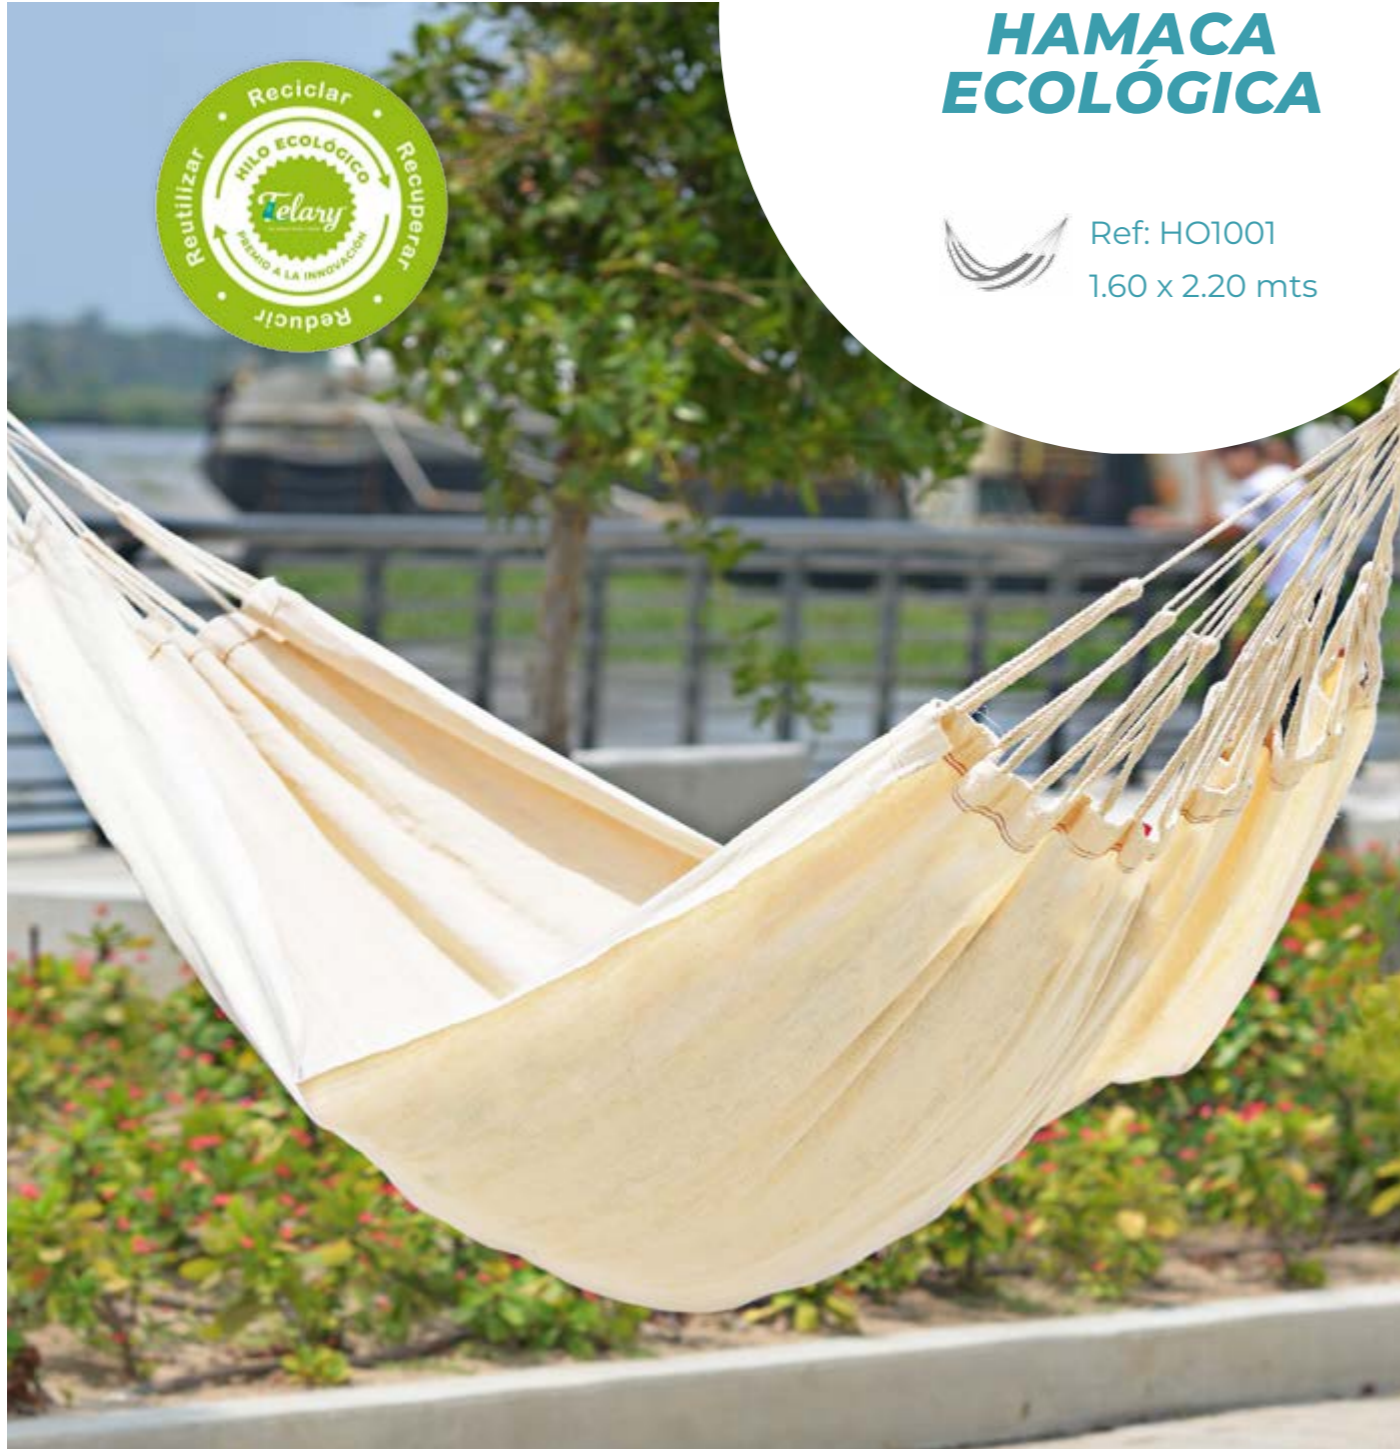

HAMACA ECOLÓGICA

Ref: HO1001
1.60 x 2.20 mts

HAMACA METALISSA

Ref: HMETALISSA
1.60 x 2.40 mts