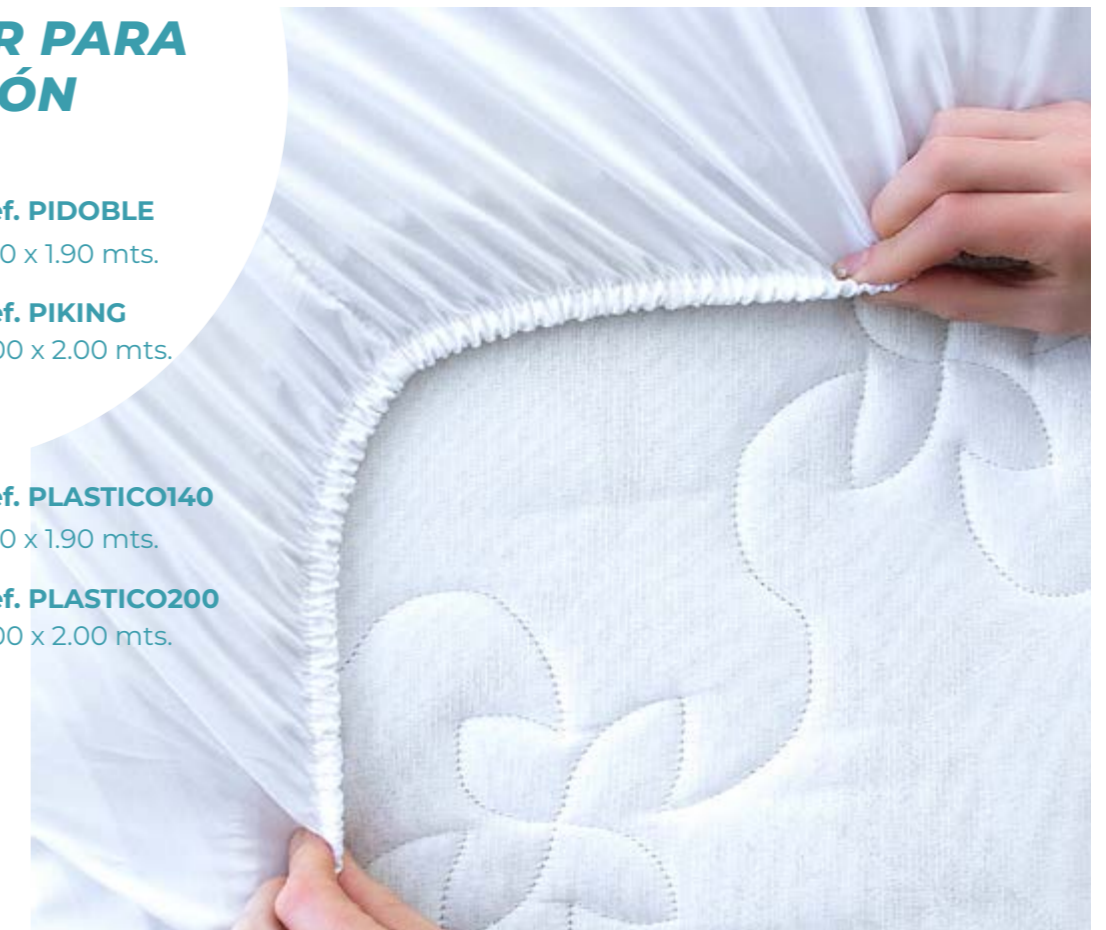

*Productos disponibles a partir del mes de febrero