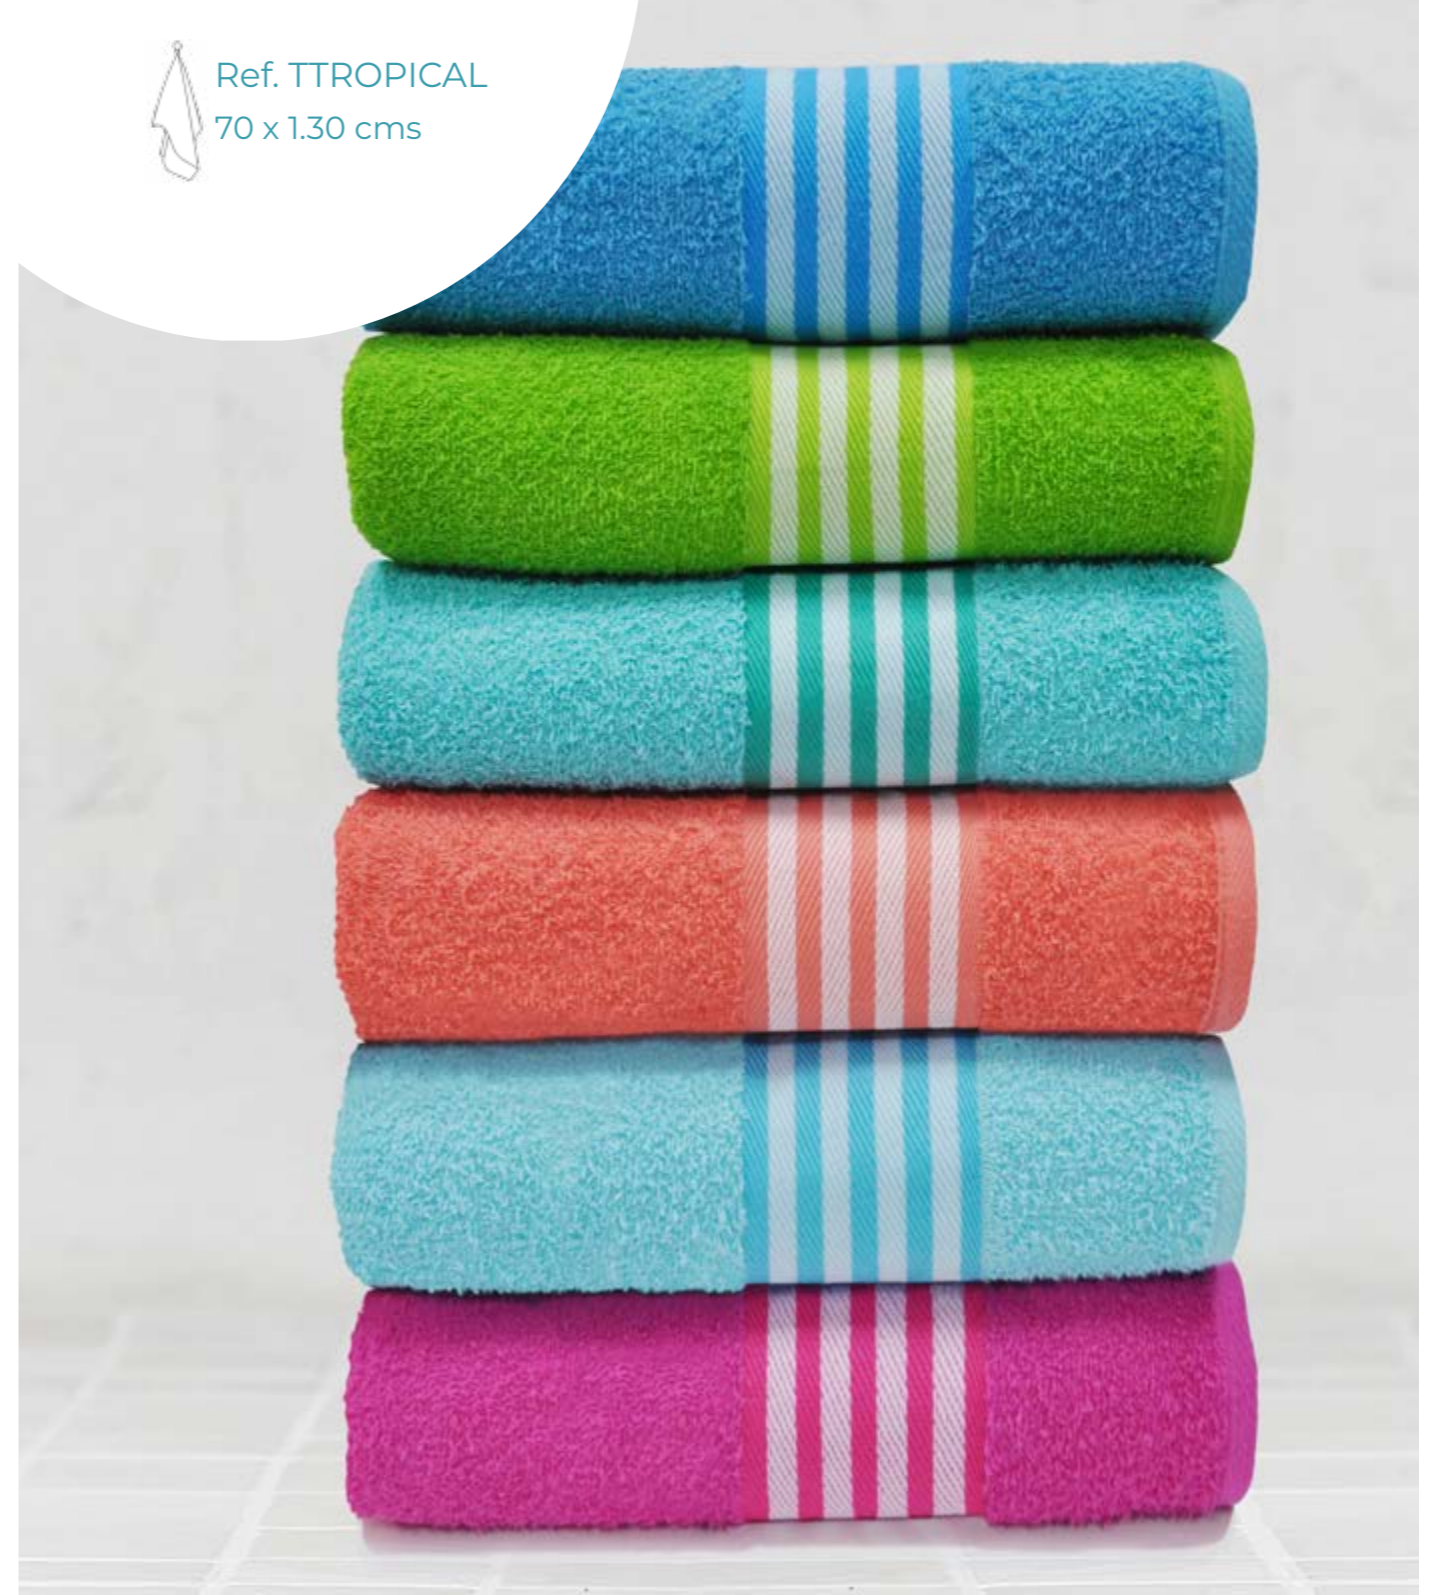

TOALLA TROPICAL

Ref. TTROPICAL
70 x 1.30 cms

— **NUEVO** —