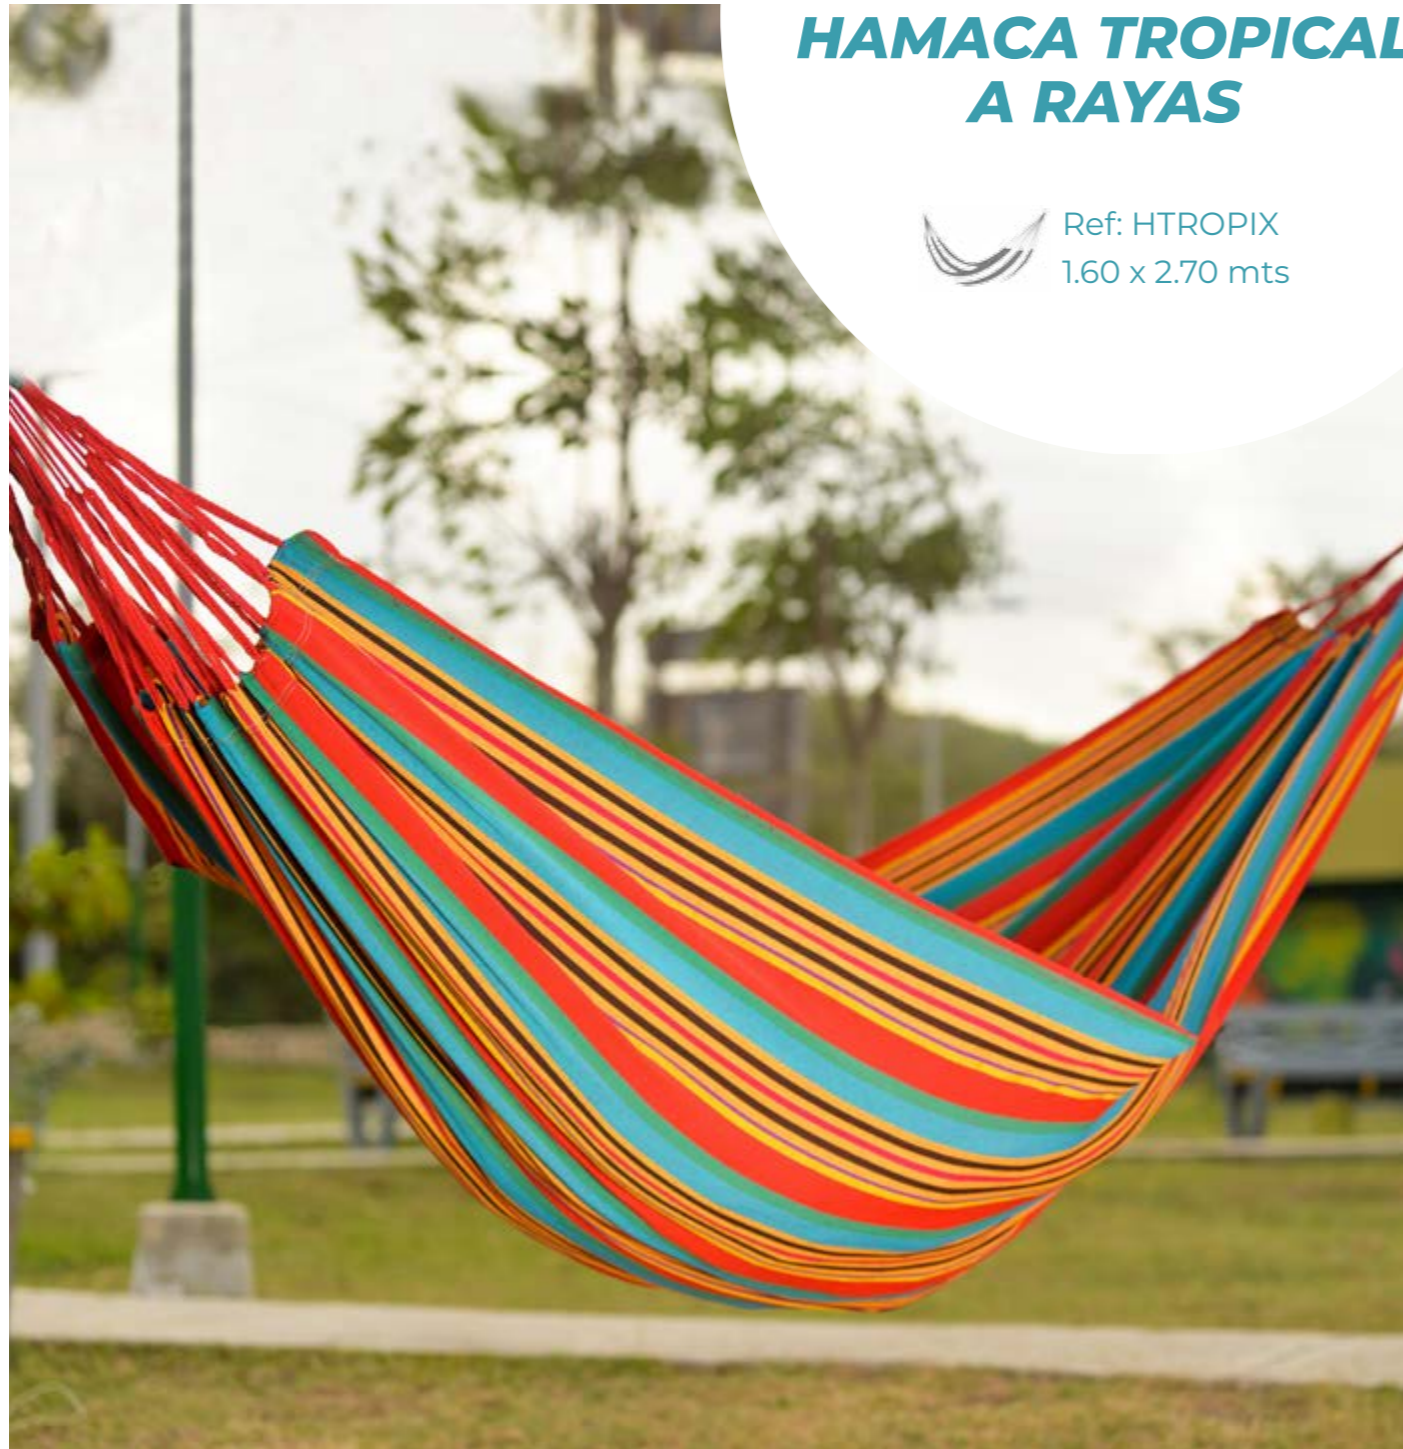

HAMACA TROPICAL A RAYAS

Ref: HTROPIX
1.60 x 2.70 mts